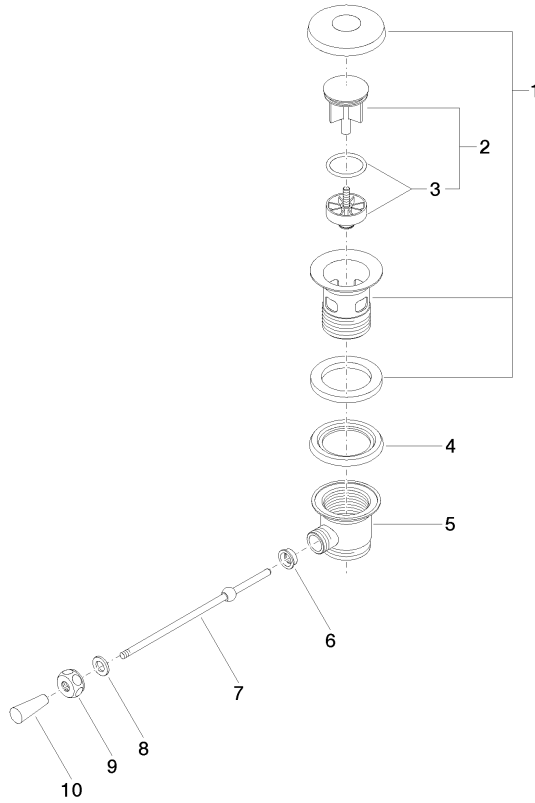

10 300 970

- length of knee lever 185 mm
 - european pop-up waste
- Only suitable for basins with an overflow.**

Fits: IMO, LULU, MADISON, MEM, TARA, CL.1, LISSÉ, VAIA, META, CYO

Only suitable for basins with an overflow.

Required miscellaneous

Washer NBR 70 39,0 x 29,0 x 2,0 mm - 09 14 05 016 90

Required miscellaneous

Pipe Ø 32 x 0,75 x 110 mm - Chrome 09 28 23 005-00

10 300 970

10 300 970

Spare parts list

No.	Item Number	Name	Quantity used	Delivery time
1	90 11 01 026 00-00	cup	1	2
2	04 31 20 016 00-00	plug	1	10
3	04 28 10 026 00 90	accessories	1	2
4	09 14 03 025 90	seal	1	2
5	09 11 01 023-00	cup	1	10
6	09 14 05 040 90	seal	1	2
7	09 31 09 055-00	pull-rod	1	10
8	09 30 11 049 90	disc	1	2
9	09 23 30 003-00	nut	1	10
10	09 20 01 040-00	handle	1	10